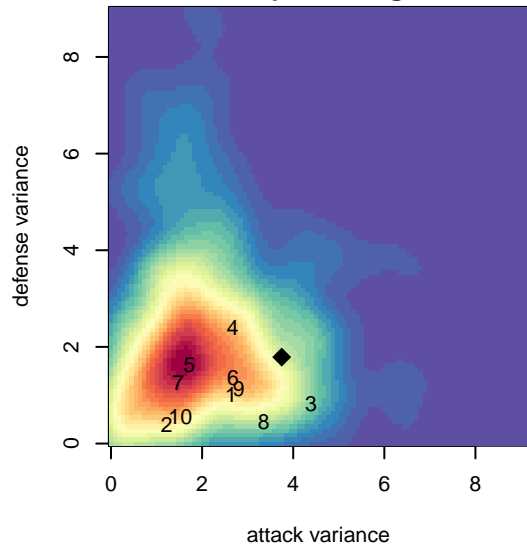

PCU Black 2 B04

Portland City United SC
 Portland, OR
 B04 total strength=795
 attack=1.65 defense=0.59
 fall league = PTT B04 Div 2 White
 spr league = Spr OYS B04 Div 2 White

alt names used:
 PCU 04B Black 2
 PCU 04B Black 2
 PCU 04B Black 2

Venues played:
 2016 Spr OYS B04 Division 2 Green
 2017 PTT B04 Division 2 White
 2017 OYS Founders Cup B04
 2017 Spr OYS B04 Division 2 White

PCU Black 2 B04
 Dots are actual minus expected GF (blue circles) and GA (red triangles).
 Blue line is smoothed change in attack strength. Red is smoothed change in defense strength.

**attack and defense variance (black dot)
relative to other teams
and top 10 in region**

**attack and defense rating
relative to others at age
and all opponents in last 13 months**

Performance relative to 13 month average