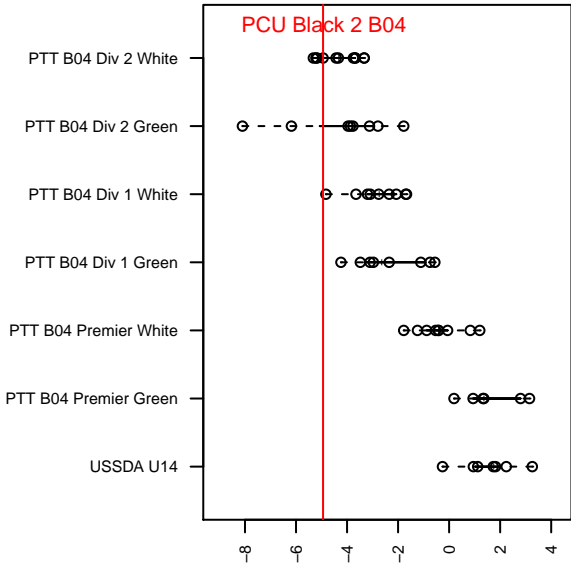

PCU Black 2 B04

Portland City United SC
 Portland, OR
 B04 total strength=795
 attack=1.65 defense=0.59
 fall league = PTT B04 Div 2 White
 spr league = Spr OYS B04 Div 2 White

alt names used:
 PCU 04B Black 2
 PCU 04B Black 2
 PCU 04B Black 2

Venues played:
 2016 Spr OYS B04 Division 2 Green
 2017 PTT B04 Division 2 White
 2017 OYS Founders Cup B04
 2017 Spr OYS B04 Division 2 White

PCU Black 2 B04
 Dots are actual minus expected GF (blue circles) and GA (red triangles).
 Blue line is smoothed change in attack strength. Red is smoothed change in defense strength.

**attack and defense variance (black dot)
relative to other teams
and top 10 in region**

**attack and defense rating
relative to others at age
and all opponents in last 13 months**

Performance relative to 13 month average